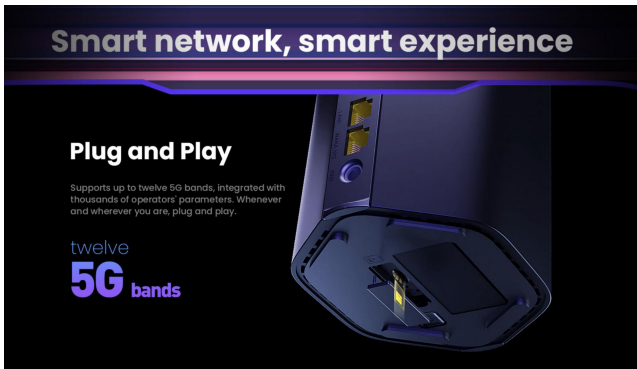

5G Slicing for Gaming and Watching

With 5G Slicing tech, 5G03 can smartly diagnose and choose exclusive Gaming or Watching mode. Smooth switch and smooth experience.

Wi-Fi 6, boost your home Wi-Fi

Ultra Powerful Wi-Fi 6

The latest generation of Wi-Fi 6 (AX1800), supporting MU-MIMO in downloading/uploading, 5G03 brings you all the benefits of new Wi-Fi 6 and works perfectly with all your existing Wi-Fi devices!

Up to 128 Devices, Connect Equally

With OFDMA technology and BSS Coloring mechanism, 5G03 allows you to connect up to 128 devices simultaneously, sharing your happy hours with your friends together!

WPA3, New-Gen Security Protocol

Equipped with the next-generation Wi-Fi security standard WPA3, 5G03 increases the algorithm and network password cracking difficulty, protecting your privacy in open Wi-Fi networks.

Smart network, smart experience

Plug and Play

Supports up to twelve 5G bands, integrated with thousands of operators' parameters. Whenever and wherever you are, plug and play.

Easy Mesh

5G03 is adapting Easy Mesh system. With up to 8 devices and beamforming tech, 5G03 is covering your whole home Wi-Fi. You can setup your network freely and easily.