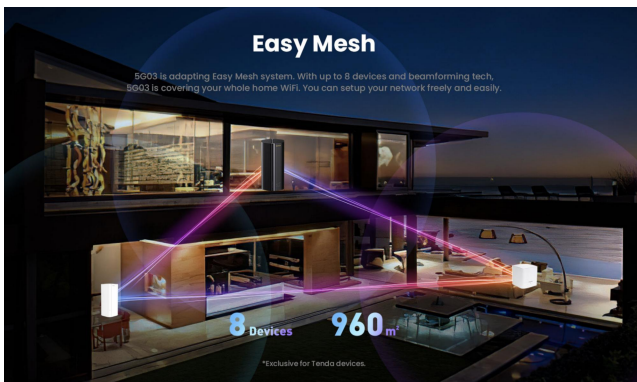

The latest generation of Wi-Fi 6 (AX1800), supporting MU-MIMO in downloading/uploading, 5G03 brings you all the benefits of new Wi-Fi 6 and works perfectly with all your existing Wi-Fi devices!

Up to 128 Devices, Connect Equally

With OFDMA technology and BSS Coloring mechanism, 5G03 allows you to connect up to 128 devices simultaneously, sharing your happy hours with your friends together!

WPA3, New-Gen Security Protocol

Equipped with the next-generation Wi-Fi security standard WPA3, 5G03 increases the algorithm and network password cracking difficulty, protecting your privacy in open Wi-Fi networks.

Smart network, smart experience

Plug and Play

Supports up to twelve 5G bands, integrated with thousands of operators' parameters. Whenever and wherever you are, plug and play.

Easy Mesh

5G03 is adapting Easy Mesh system. With up to 8 devices and beamforming tech, 5G03 is covering your whole home Wi-Fi. You can setup your network freely and easily.

Intelligent Match

Using Band Steering tech, 5G03 can switch between 2.4 GHz and 5GHz Wi-Fi to suit your devices smartly, always providing stable signals and wonderful surfing experiences.

All for pioneers