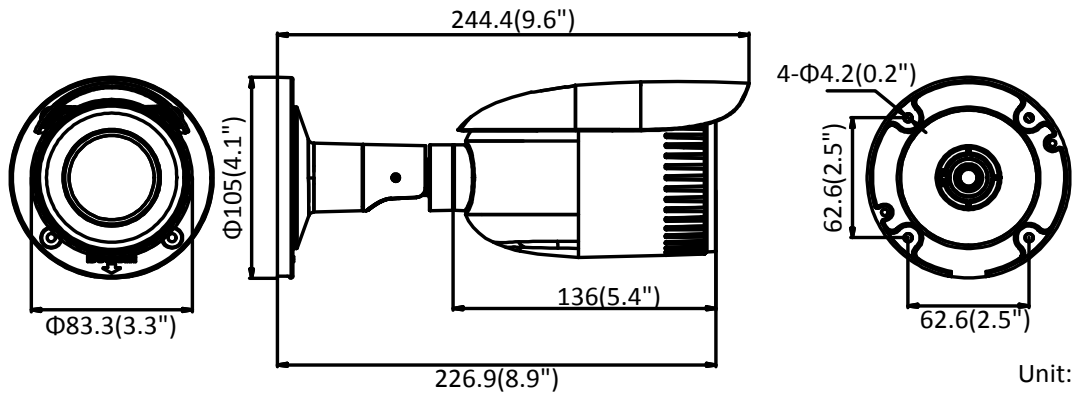

	802.1X, QoS, IPv6, UDP, Bonjour
General Function	One-key reset, anti-flicker, heartbeat, mirror, password protection, privacy mask, watermark
API	ONVIF (PROFILE S, PROFILE G), ISAPI
Simultaneous Live View	Up to 6 channels
User/Host	Up to 32 users 3 levels: Administrator, Operator and User
Client	iVMS-4200, iVMS-4500, iVMS-5200
Web Browser	IE8+, Chrome 31.0-44, Firefox 30.0-51, Safari 8.0+
<b>Interface</b>	
Communication Interface	1 RJ45 10M/100M self-adaptive Ethernet port
Video Output (Without -Z)	1Vp-p composite output (75 Ω/BNC)
Reset Button	Yes
<b>General</b>	
Operating Conditions	-30 °C to 60 °C (-22 °F to 140 °F), humidity: 95% or less (non-condensing)
Power Supply	12 VDC ± 25%, 5.5 mm coaxial power plug PoE (802.3af, class 3)
Power Consumption and Current	-Z: 12 VDC, 0.9 A, max. 11 W; PoE: (802.3af, 36 V to 57 V), 0.4 A to 0.2 A, max. 12.9 W -V: 12 VDC, 0.6 A, max. 7 W; PoE: (802.3af, 36 V to 57 V), 0.3 A to 0.1 A, max. 9 W
Protection Level	IP67
Material	Metal
Dimensions	Φ 105 mm × 244.4 mm (Φ 4.1" × 9.6")
Weight	Camera: approx. 1035 g (2.3 lb.) With package: approx. 1550 g (3.4 lb.)

## Dimension

Unit: mm