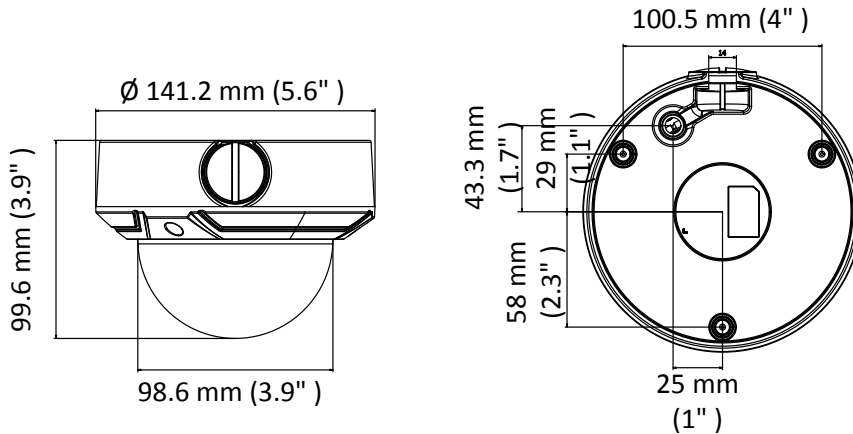

	802.1X, QoS, IPv6, UDP, Bonjour
General Function	One-key reset, anti-flicker, heartbeat, mirror, password protection, privacy mask, watermark
API	ONVIF (PROFILE S, PROFILE G), ISAPI
Simultaneous Live View	Up to 6 channels
User/Host	Up to 32 users 3 levels: Administrator, Operator and User
Client	iVMS-4200, iVMS-4500, iVMS-5200
Web Browser	IE8+, Chrome 31.0-44, Firefox 30.0-51, Safari 8.0+
Interface	
Communication Interface	1 RJ45 10M/100M self-adaptive Ethernet port
Video Output (Without -Z)	1Vp-p composite output (75 Ω/BNC)
General	
Operating Conditions	-30 °C to 50 °C (-22 °F to 122 °F), humidity: 95% or less (non-condensing)
Power Supply	12 VDC ± 25%, 5.5 mm coaxial power plug PoE (802.3af, class 3)
Power Consumption and Current	-Z: 12 VDC, 0.8 A, Max: 10 W; PoE: (802.3af, 36 V to 57 V), 0.4 A to 0.2 A, Max: 12 W -V: 12 VDC, 0.5 A, Max: 6 W; PoE: (802.3af, 36 V to 57 V), 0.3 A to 0.1 A, Max: 8 W
Protection Level	IP67, IK10
Material	Metal & Plastic
Dimensions	Camera: Ø 141.2 mm × 99.6 mm (Ø 5.6" × 3.9") With package: 140 mm × 140 mm × 154 mm (5.5" × 5.5" × 6.1")
Weight	Camera: approx. 830 g (1.8 lb.) With package: approx. 1070 g (2.4 lb.)

Available Model

HWI-D620H-V (2.8 mm to 12 mm), HWI-D620H-Z (2.8 mm to 12 mm)

Dimension

Accessory

DS-1227ZJ
In-ceiling Mount

DS-1273ZJ-135
Wall Mount

DS-1273ZJ-135B
Wall Mount

DS-1280ZJ-DM21
Junction Box