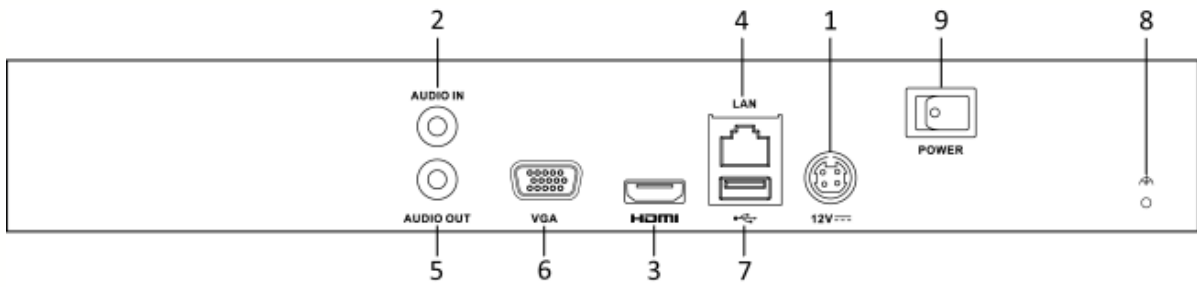

Dimensions

Index	Description	Index	Description
1	Power Supply	6	VGA Interface
2	Audio In	7	USB Interface
3	HDMI Interface	8	Ground
4	LAN Network Interface	9	Power Switch
5	Audio Out